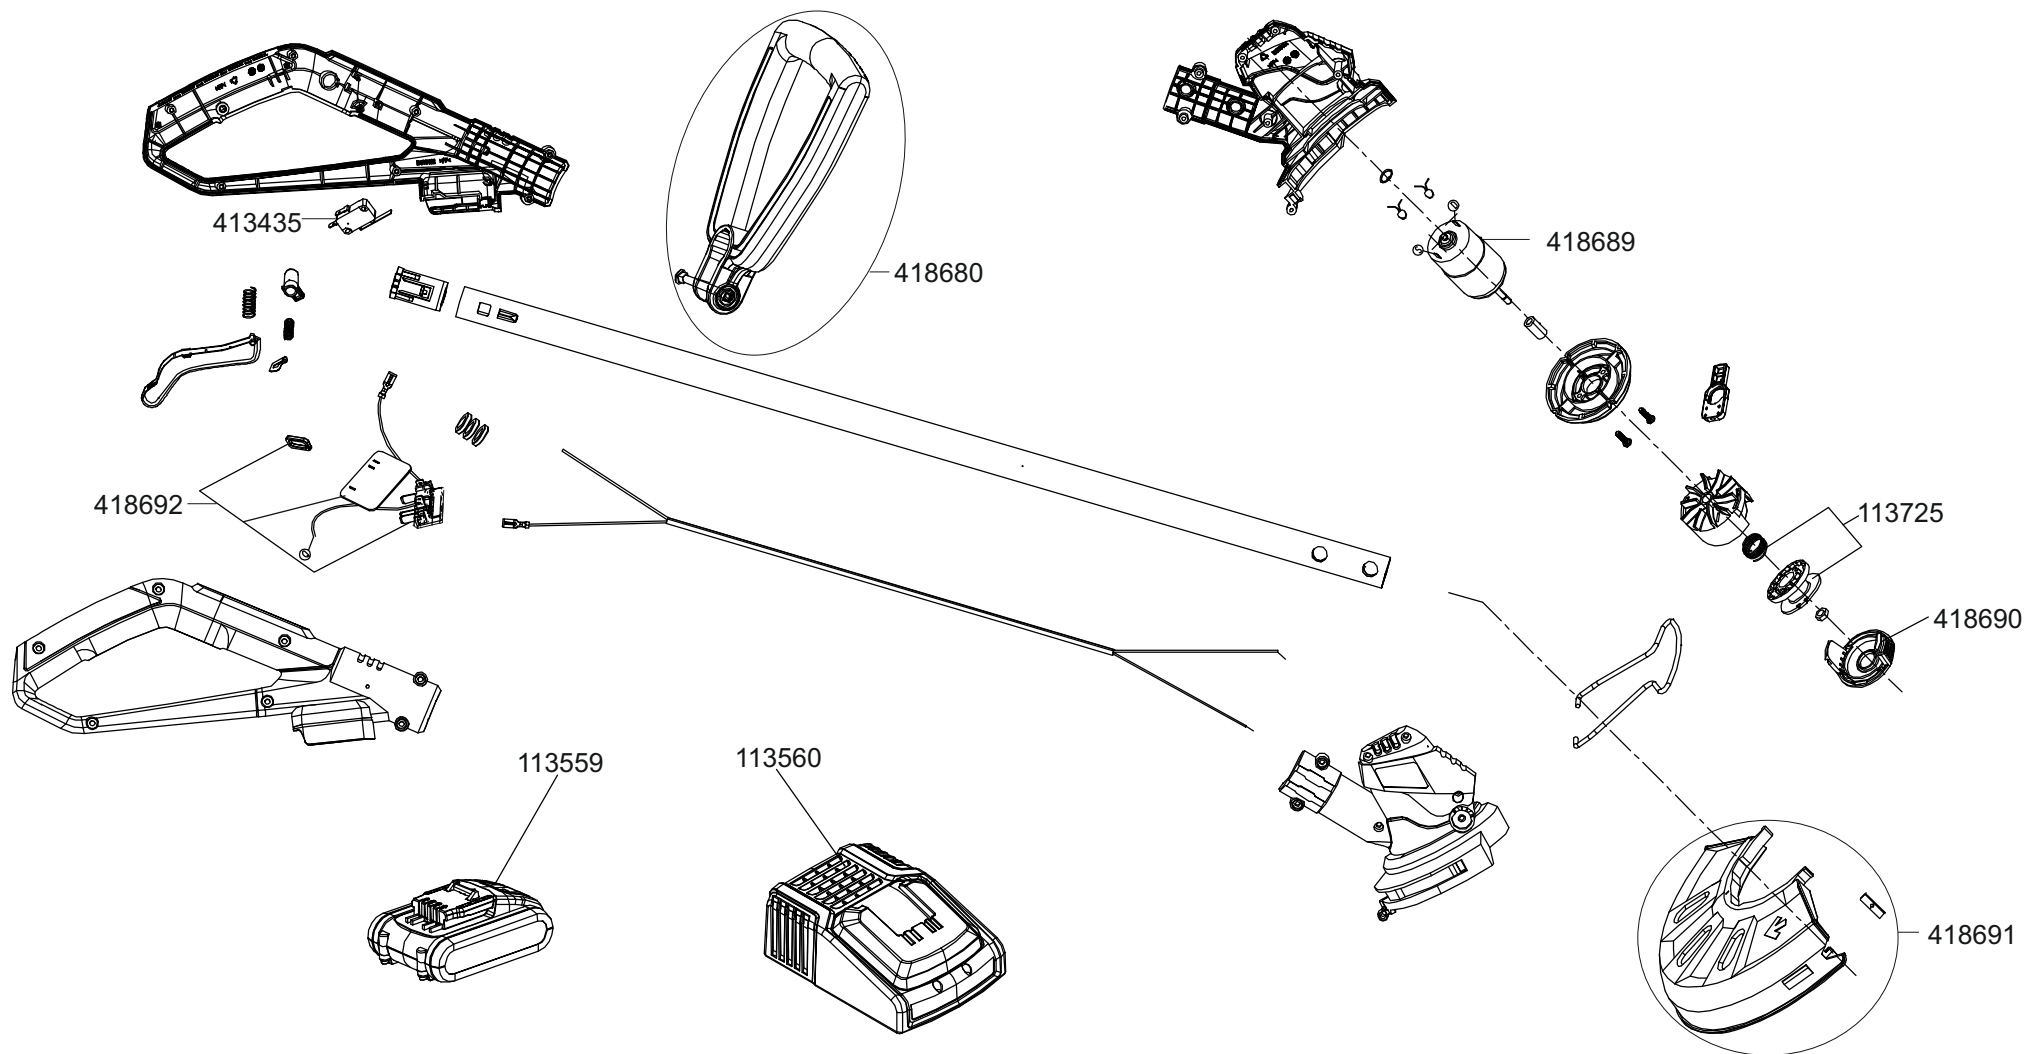

AKKU-TRIMMER GT 2000 EASY FLEX

Art.-Nr. 113701

a	b	c	d	e	f
---	---	---	---	---	---