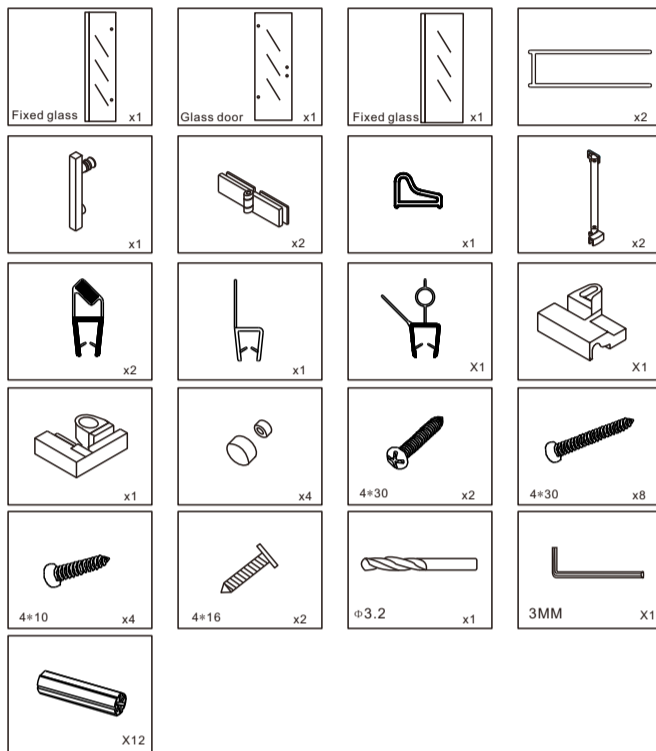

INSTALLATION MANUAL

TOOL PICTURE

ATL-403

Accessory list

1

2

3

4

5

6

7

8

9

10

11

12