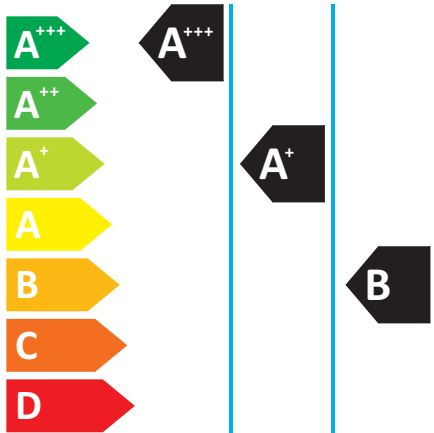

ENERG

енергия · ενεργεια

Model GWH12AUCXB-K6DNA2A/O
GWH12AUCXB-K6DNA2A/I

GREE ELECTRIC APPLIANCES, INC. OF ZHUHAI

SEER

kW **3,5**
SEER **7,2**
kWh/annum **170**

SCOP

kW **3,2** **3,2** **4,5**
SCOP **5,2** **4,1** **3,1**
kWh/annum **862** **1093** **3048**