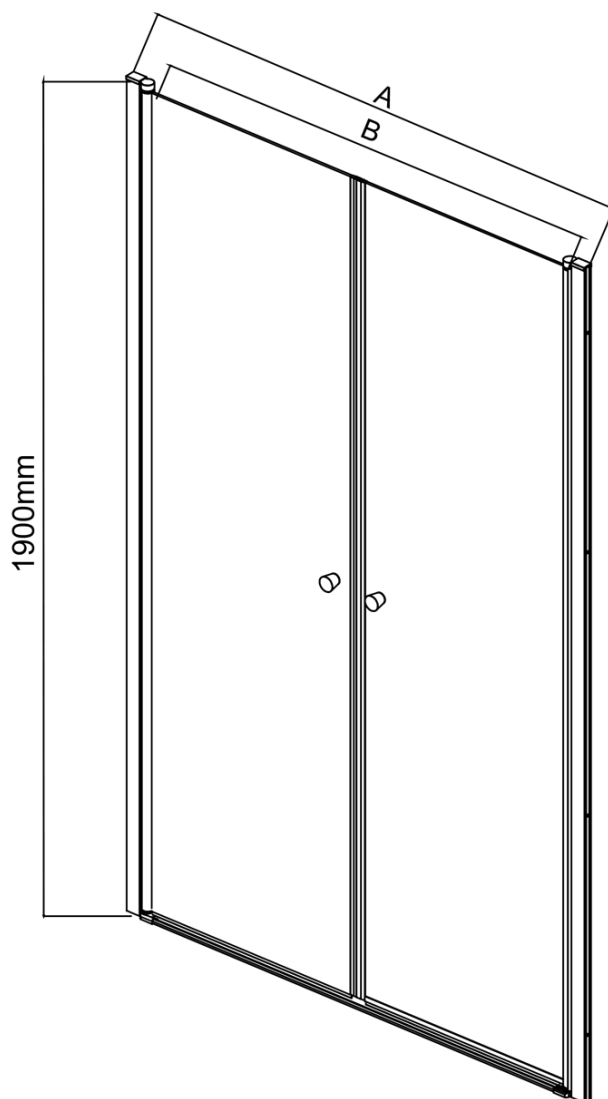

# Product list

Order code: **PT102**

**PILOT pivot shower doors double-wing 1000mm**

	PT082	PT092	PT102
A	780-820mm	880-920mm	980-1020mm
B	690	790	890