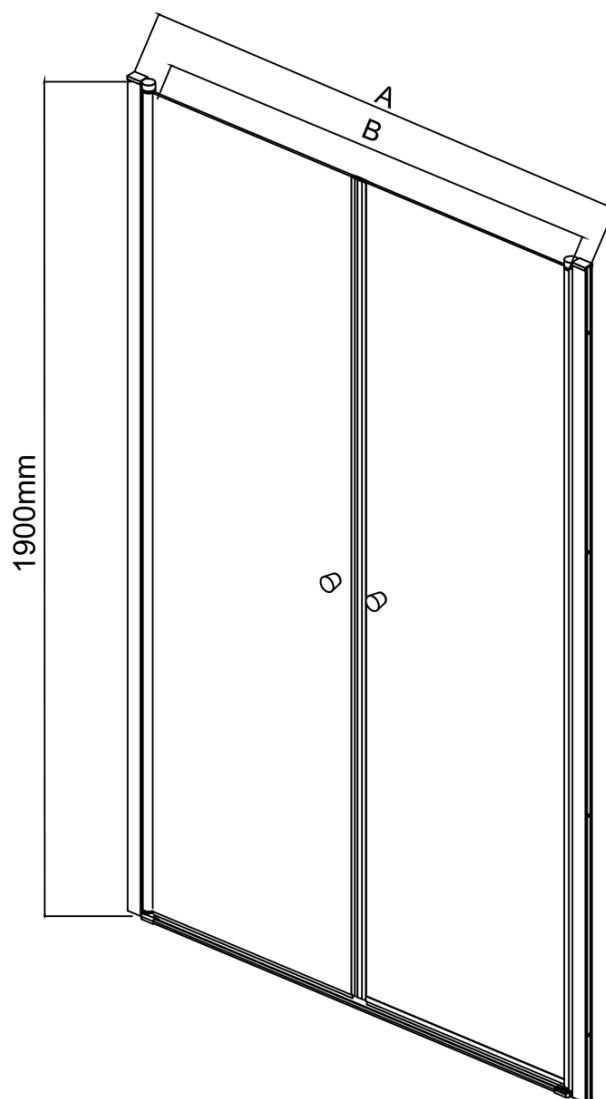

Product list

Order code: **PT092**

PILOT pivot shower doors double-wing 900mm

| | PT082 | PT092 | PT102 |
|---|-----------|-----------|------------|
| A | 780-820mm | 880-920mm | 980-1020mm |
| B | 690 | 790 | 890 |