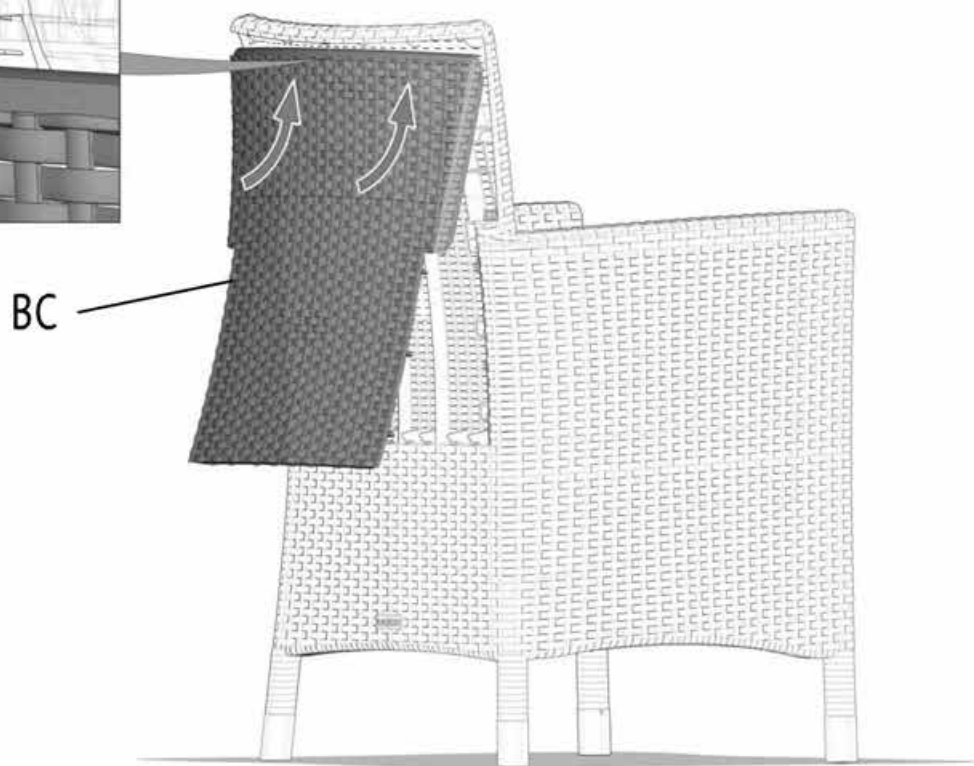

DINING SZÉK

SZERELÉSI ÚTMUTATÓ

NEN 581

B

BC

RS

LS

F

8

9

CHECK
12x

A warning symbol consisting of a triangle with an exclamation mark inside. Below the symbol, the text 'CHECK 12x' is written in a bold, sans-serif font.

10

11 — 14

12

13